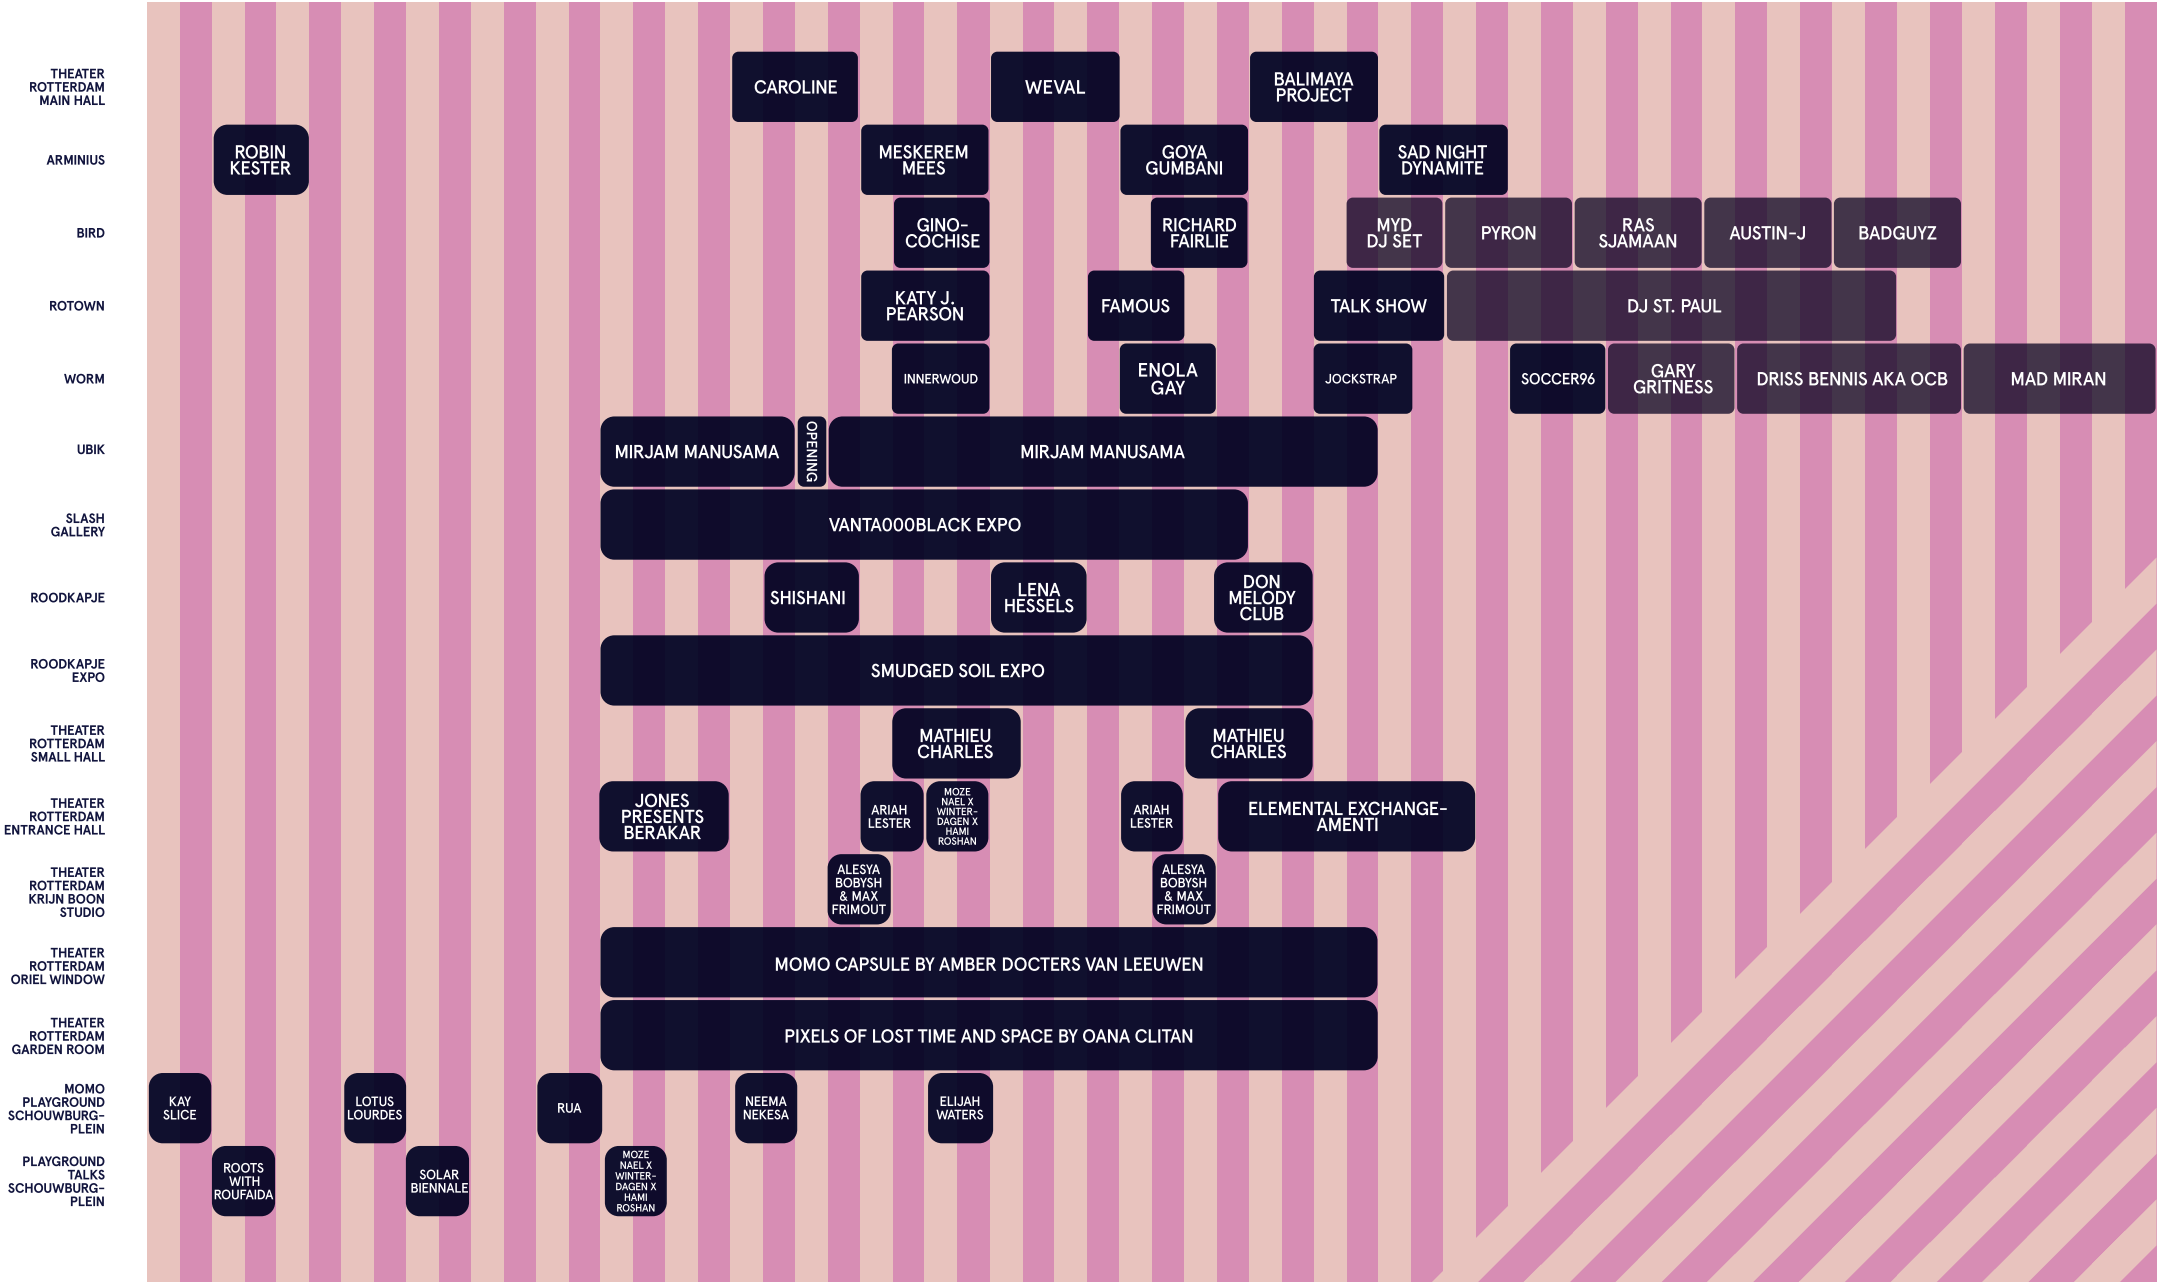

# THURSDAY 21 APRIL

THE TIMETABLE IS SUBJECT TO CHANGE

## ALWAYS UP TO DATE?

Use our MOMO Festival app in TimeSquare! For push notifications if there are changes, timetable and interactive map. The app is available for iOS and Android.

# SATURDAY 23 APRIL

THE TIMETABLE IS SUBJECT TO CHANGE