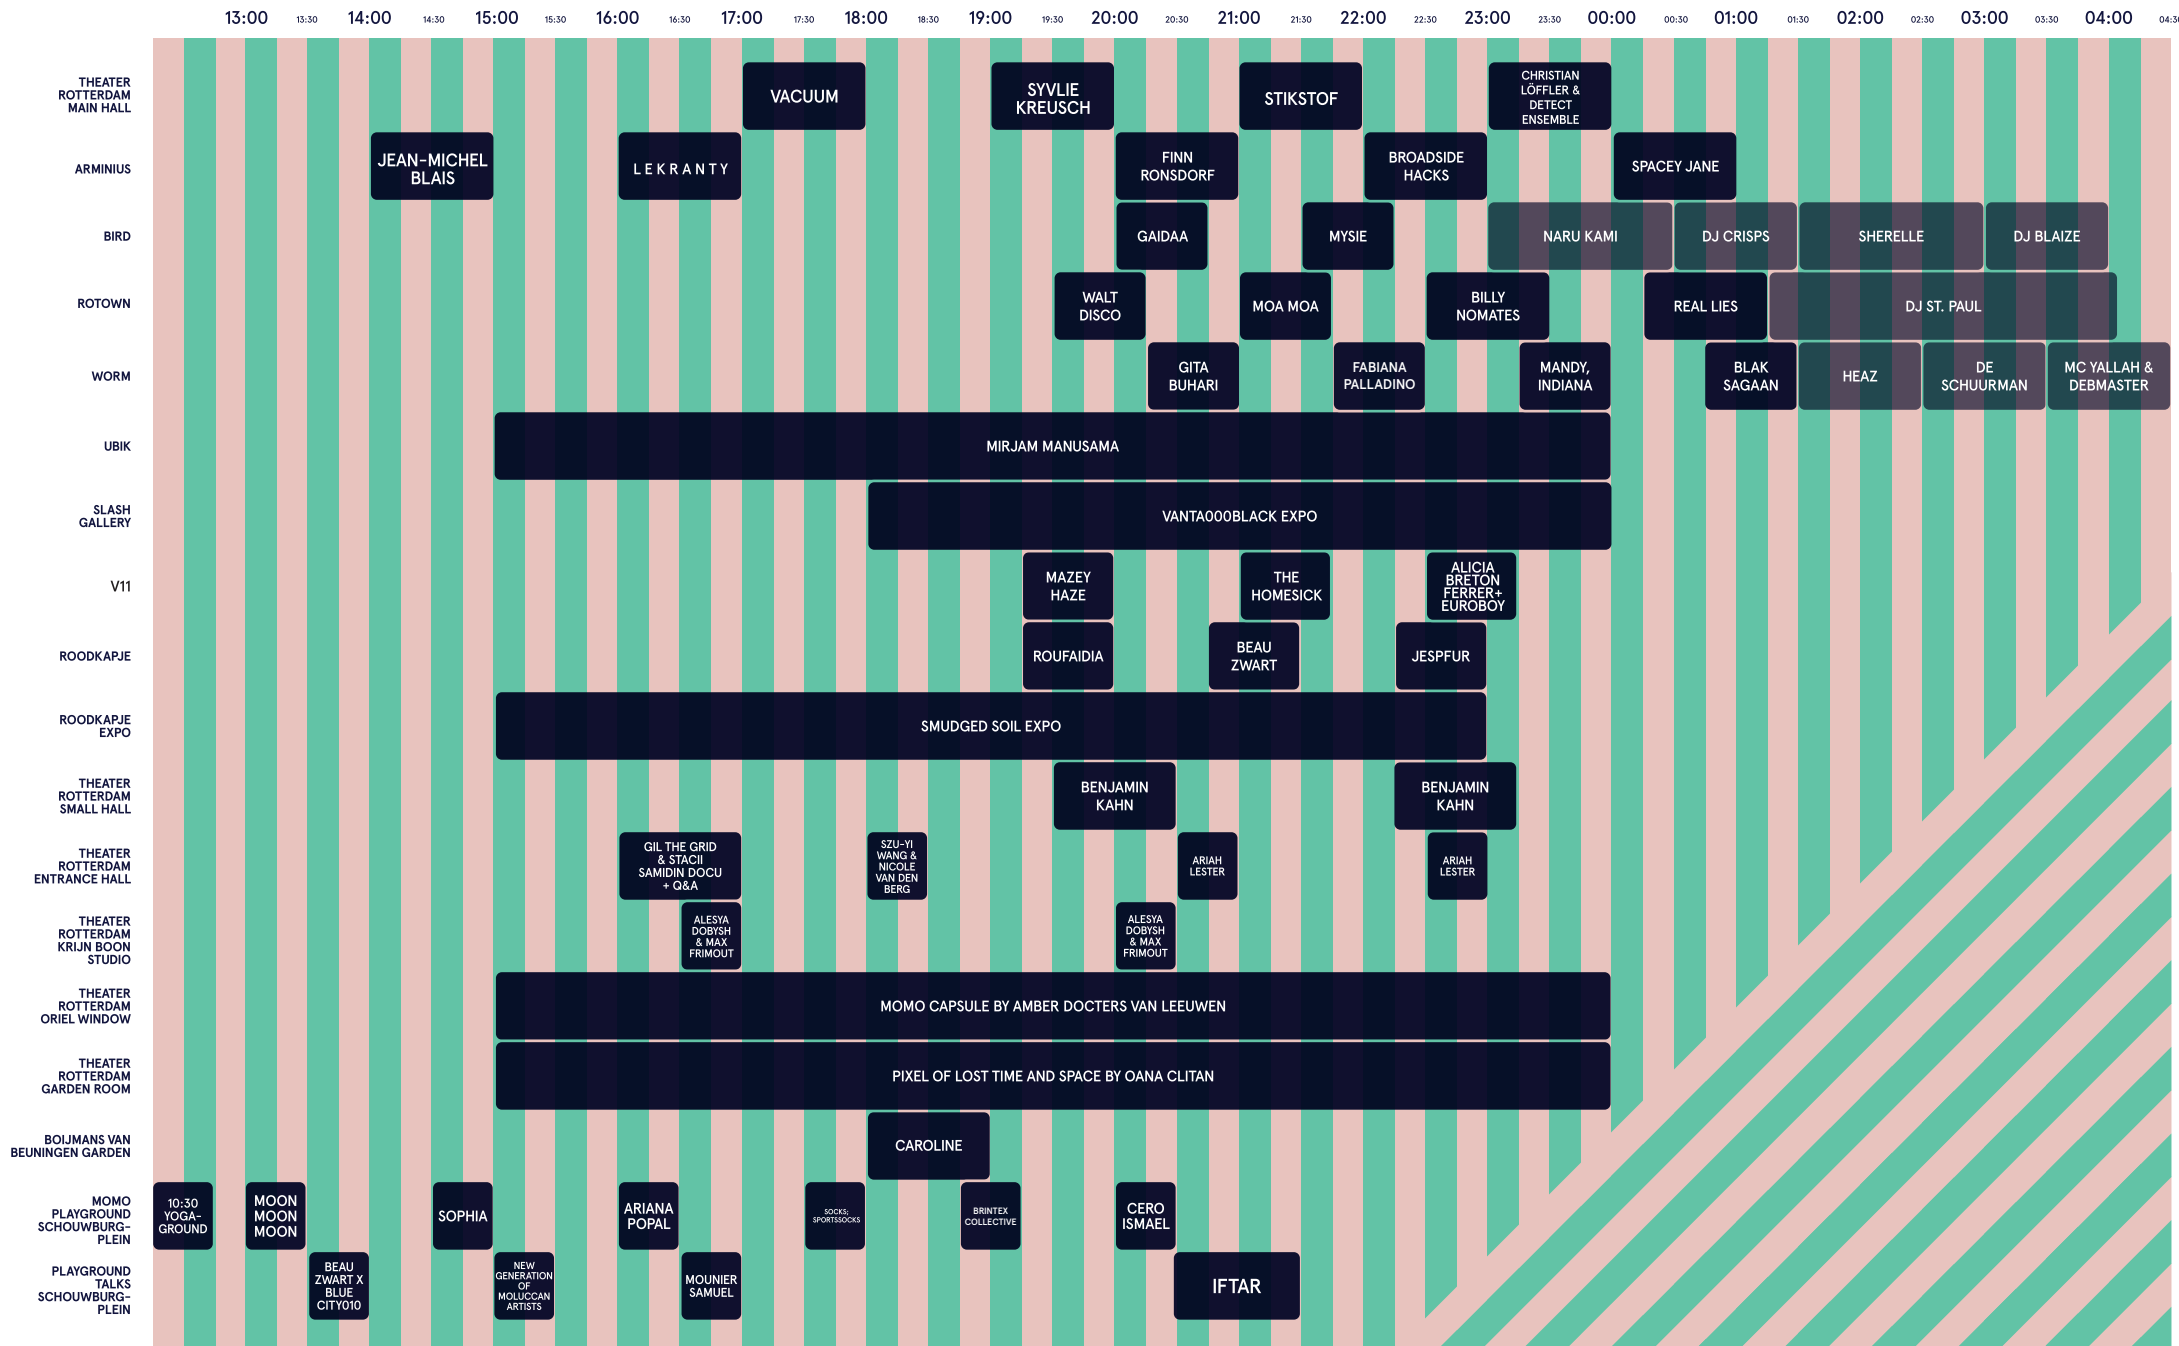

# THURSDAY 21 APRIL

THE TIMETABLE IS SUBJECT TO CHANGE

## ALWAYS UP TO DATE?

Use our MOMO Festival app in TimeSquare! For push notifications if there are changes, timetable and interactive map. The app is available for iOS and Android.

# FRIDAY 22 APRIL

THE TIMETABLE IS SUBJECT TO CHANGE

# SATURDAY 23 APRIL

THE TIMETABLE IS SUBJECT TO CHANGE